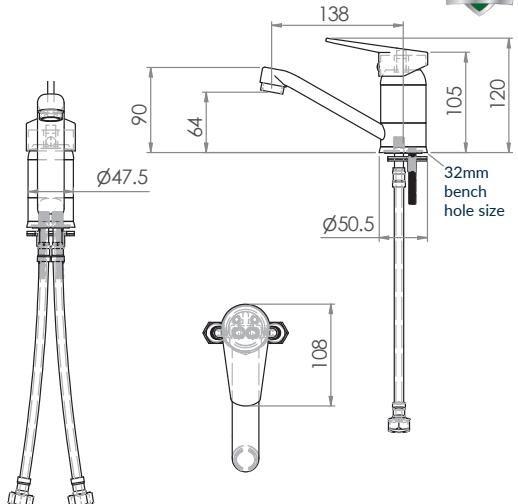

## Stainless Steel Swivel Basin Mixer

**T-3MB4MIX**

**T-3MB6MIX**

- Full stainless steel construction
- Available in WELS 4 star 7.5LPM or WELS 6 star 4.5LPM
- Includes flexi hoses ½" FI BSP
- Working pressure range 150kPa-500kPa
- Maximum operating temperature 80 degrees