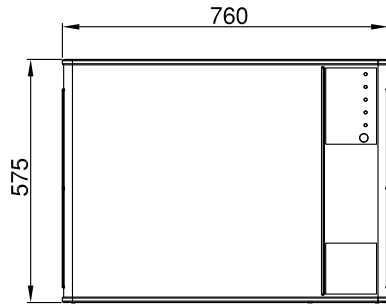

SPECIFICATIONS

	cond	comp. W	ABS. W	Fuse	kWh/100kg	L / hr	kg	lbs	kg	lbs	Ton CO2 equiv.
M205 ECO A		2843	1100	16	13.8	12	70	154	80	176	0.00

- (A) Water drain 20mm diam.
- (B) Potable water inlet 3/4" gas
- (C) Electrical cable supply
- (D) Water cooled inlet 3/4" gas
- (E) Water cooled outlet 3/4" gas