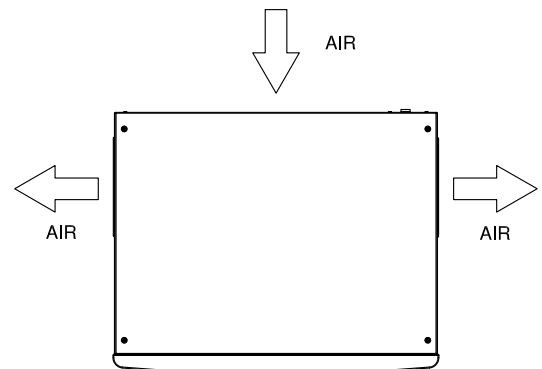

CONTROL PANEL

	Power
	Operating
	Bin Full / Washing
	Alarm
	High Pressure Alarm
	Reset Button / Washing

SUGGESTED STORAGE BIN

BH76
Stainless steel storage bin.
244kg capacity.

DIMENSIONS

W x D x H (mm)
760 x 620 x 575

OPERATING REQUIREMENTS

220-240/50/1

R290 GWP = 3.3

MIN		MAX
10°C (50°F)		40°C (104°F)
5°C (41°F)		35°C (95°F)
- 10 %		+ 10 %
1 Bar (14 psi)		5 Bar (70 psi)

SPECIFICATIONS

	 cond	 comp. W	 ABS. W	 Fuse	 kWh/100kg	 L / hr	 kg	 lbs	 kg	 lbs	 Ton CO2 equiv.
M205 ECO A		2843	1100	16	13.8	12	70	154	80	176	0.00

- (A) Water drain 20mm diam.
- (B) Potable water inlet 3/4" gas
- (C) Electrical cable supply
- (D) Water cooled inlet 3/4" gas
- (E) Water cooled outlet 3/4" gas