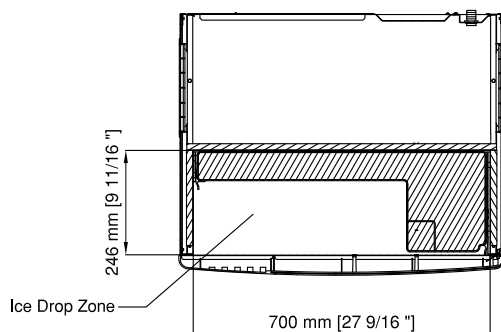

CUBE TYPE

10g
FULL CUBE
24mm x 22mm x 22mm

6g
HALF CUBE
24mm x 10mm x 29mm

17g
LARGE CUBE
24mm x 29mm x 29mm

Solid ice cube, suitable for quick drink cooling, available in three different sizes, **FULL DICE (M models)**, **HALF DICE (MH models)** and **LARGE DICE (ML models)**, can be used in various applications: ice buckets, whisky on the rocks and cocktails.

CONTROL PANEL

	Power
	Operating
	Bin Full / Washing
	Alarm
	High Pressure Alarm
	Reset Button / Washing

SUGGESTED STORAGE BIN

BH76
Stainless steel storage bin.
244kg capacity.

DIMENSIONS

W x D x H (mm)
760 x 620 x 575

- (A) Water drain 20mm diam.
- (B) Potable water inlet 3/4" gas
- (C) Electrical cable supply
- (D) Water cooled inlet 3/4" gas
- (E) Water cooled outlet 3/4" gas