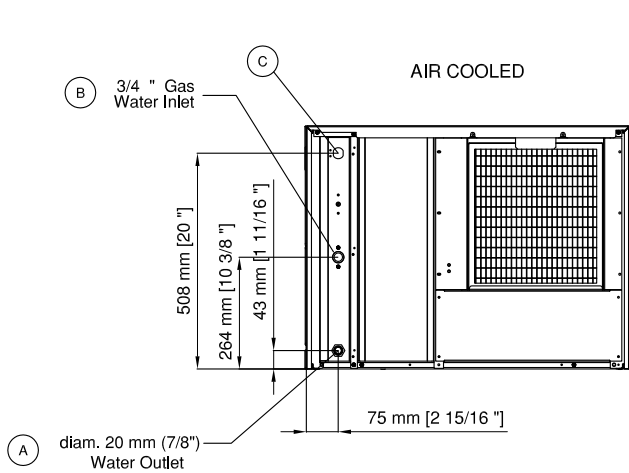

CUBE TYPE

10g
FULL CUBE
24mm x 22mm x 22mm

6g
HALF CUBE
24mm x 10mm x 29mm

17g
LARGE CUBE
24mm x 29mm x 29mm

Solid ice cube, suitable for quick drink cooling, available in three different sizes, **FULL DICE (M models)**, **HALF DICE (MH models)** and **LARGE DICE (ML models)**, can be used in various applications: ice buckets, whisky on the rocks and cocktails.

CONTROL PANEL

	Power
	Operating
	Bin Full / Washing
	Alarm
	High Pressure Alarm
	Reset Button / Washing

SUGGESTED STORAGE BIN

BH76
Stainless steel storage bin.
244kg capacity.

DIMENSIONS

W x D x H (mm)
760 x 620 x 575

OPERATING REQUIREMENTS

220-240/50/1

R290 GWP = 3.3

MIN		MAX
10°C (50°F)		40°C (104°F)
5°C (41°F)		35°C (95°F)
- 10 %		+ 10 %
1 Bar (14 psi)		5 Bar (70 psi)

SPECIFICATIONS

	 cond	 comp. W	 ABS. W	 Fuse	 kWh/100kg	 L / hr	 kg	 lbs	 kg	 lbs	 Ton CO2 equiv.
M205 ECO A		2843	1100	16	13.8	12	70	154	80	176	0.00

- (A) Water drain 20mm diam.
- (B) Potable water inlet 3/4" gas
- (C) Electrical cable supply
- (D) Water cooled inlet 3/4" gas
- (E) Water cooled outlet 3/4" gas