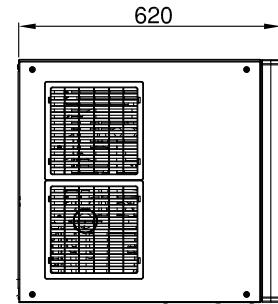

CUBE TYPE

10g
FULL CUBE
24mm x 22mm x 22mm

6g
HALF CUBE
24mm x 10mm x 29mm

17g
LARGE CUBE
24mm x 29mm x 29mm

Solid ice cube, suitable for quick drink cooling, available in three different sizes, **FULL DICE (M models)**, **HALF DICE (MH models)** and **LARGE DICE (ML models)**, can be used in various applications: ice buckets, whisky on the rocks and cocktails.

CONTROL PANEL

	Power
	Operating
	Bin Full / Washing
	Alarm
	High Pressure Alarm
	Reset Button / Washing

SUGGESTED STORAGE BIN

BH76
Stainless steel storage bin.
244kg capacity.

DIMENSIONS

W x D x H (mm)
760 x 620 x 575

- (A) Water drain 20mm diam.
- (B) Potable water inlet 3/4" gas
- (C) Electrical cable supply
- (D) Water cooled inlet 3/4" gas
- (E) Water cooled outlet 3/4" gas