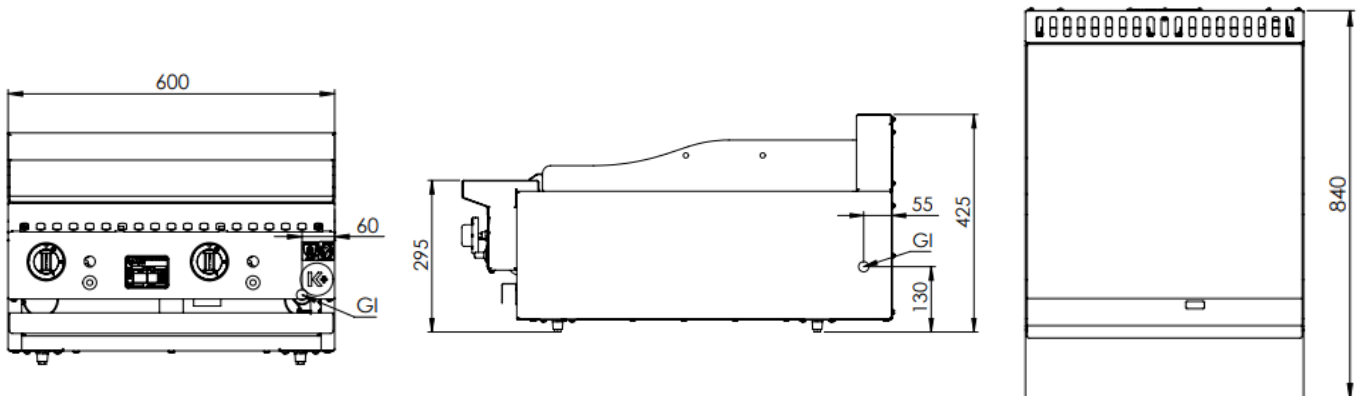

K+ SERIES: KGRP-6-BM Grill Plate 600mm Bench Mounted

Project: _____ Item: _____

KGRP-6-BM

Standard Features:

- Stainless Steel Frame
- Heavy Duty Mild Steel Plate (16mm Thick)
- Multi-setting gas valve as standard allowing for greater regulation of flame setting
- Piezo Ignition & Flame Failure Device
- Easy to clean fat spillage tray
- Front access to all components makes service easy
- 12-Month Warranty

Options:

- Natural or LP Gas
- Castors

Specifications:

MODEL	LENGTH (mm)	DEPTH (mm)	HEIGHT (mm)	GAS CONSUMPTION (Mj/h)	
				NG	LPG
KGRP-6-BM	600	840	425	44	44

Connections:

GAS (GI) (BSP)	SUPPLY PRESSURE (kPa)	
	NG	LPG
¾" (M)	1.0	2.6