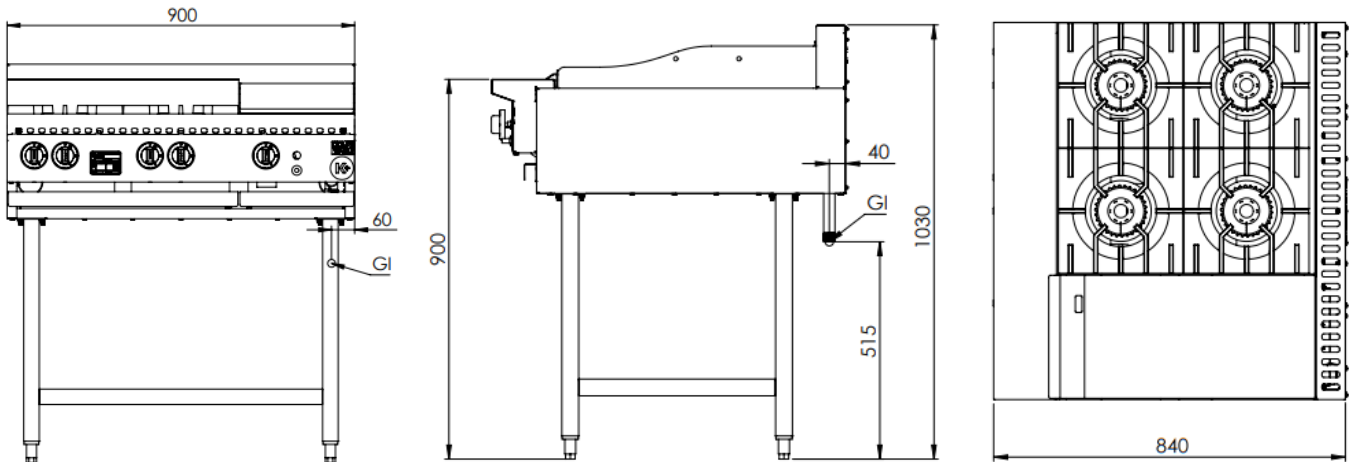

K+ SERIES: KBT-SB4-GRP3

Combination Four Burner Boiling Top with 300mm Grill Plate

Project: _____ Item: _____

KBT-SB4-GRP3

Standard Features:

- Stainless Steel Frame
- Powerful 30Mj Cooktop Section Burner comes in two pieces for easy cleaning
- Multi-setting gas valve as standard allowing for greater regulation of flame setting
- Heavy Duty Cast Iron Trivets
- Heavy Duty 12mm Thick Mild Steel Plate
- Piezo Ignition & Flame Failure Device
- Open Stand with Under Shelf
- Easy to clean fat spillage tray
- Front access to all components makes service easy
- 12-Month Warranty

Options:

- Natural or LP Gas
- Castors

Specifications:

MODEL	LENGTH (mm)	DEPTH (mm)	HEIGHT (mm)	GAS CONSUMPTION (Mj/h)	
				NG	LPG
KBT-SB4-GRP3	900	840	1030	142	142

Connections:

GAS (GI) (BSP)	SUPPLY PRESSURE (kPa)	
	NG	LPG
3/4" (M)	1.0	2.6