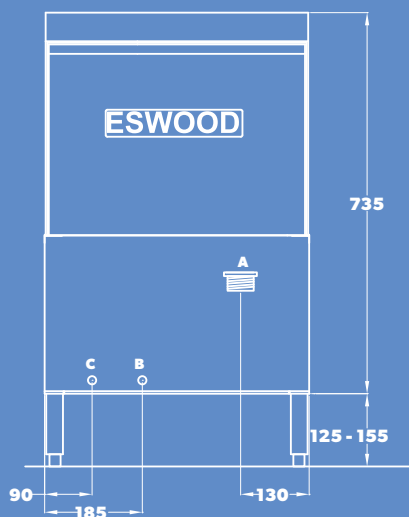

- A. Drain 2" BSP gravity.
- B. Hot Water Supply 3/4" BSP x 1.5m braided hose
- C. Cold Water Supply 3/4" BSP x 1.5m raised hose
- D. Electrical connection - 2m 15A plug

IW3N

Professional Undercounter Glasswasher

IW3N Specifications

DIMENSIONS (WxDxH)	510 x 550 x 875 mm
DEPTH WITH DOOR OPEN	890 mm
RACK SIZE – G74N (WxD)	430 x 360 or 400 x 400 mm
WEIGHT	40 kg
ELECTRIC CONNECTION	15A Single Phase
RATING	3.3 kW
WATER SUPPLY	65°C / 1-4 bar (15-58 psi)
PACKED	0.2 m³
MEAL SERVICE	1800 glasses / hour
WASH CYCLE	25 sec Hot Cycle 45 sec Hot & Cold Cycle 120 sec
DETERGENT INJECTOR	Fitted
RINSE AID INJECTOR	Fitted
WATER CONSUMPTION	7L Hot Cycle 7L Hot & 3L Cold Cycle
TANK CAPACITY	10L
WATERMARK APPROVAL	WM-022833
HACCP APPROVAL	PE-388-GE-09

Dimensions may change without notice in accordance with product development and design

Proudly Distributed By

eswood.com.au

211-217 Woodpark Road SMITHFIELD NSW 2164

T: 1800 013 123

E: sales@middleby.com.au

MIDDLEBY AUSTRALIA

ESWOOD