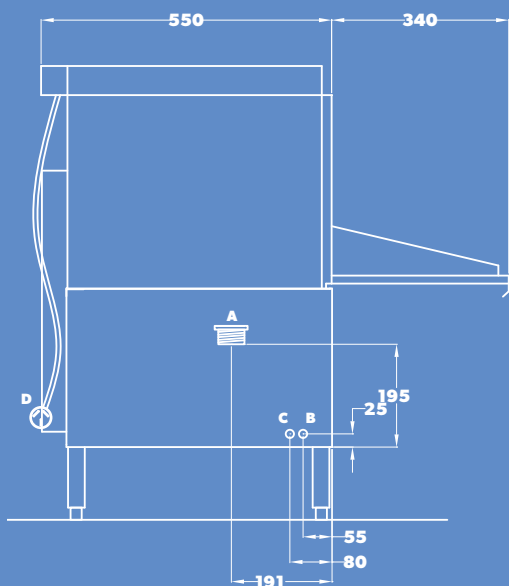

Durable stainless-steel body construction and wash arms

Accurate digital temperature controller and displays

Safety cut-off fitted to door

Easily removable spray arms and filters

Supplied with 430 x 360 (14" x 14") flat rack,
plate/saucer support and cutlery basket

- A. Drain 2" BSP gravity.
- B. Hot Water Supply 3/4" BSP x 1.5m braided hose
- C. Cold Water Supply 3/4" BSP x 1.5m raised hose
- D. Electrical connection - 2m 15A plug

IW3N

Professional Undercounter Glasswasher

IW3N Specifications

DIMENSIONS (WxDxH)	510 x 550 x 875 mm
DEPTH WITH DOOR OPEN	890 mm
RACK SIZE – G74N (WxD)	430 x 360 or 400 x 400 mm
WEIGHT	40 kg
ELECTRIC CONNECTION	15A Single Phase
RATING	3.3 kW
WATER SUPPLY	65°C / 1-4 bar (15-58 psi)
PACKED	0.2 m ³
MEAL SERVICE	1800 glasses / hour
WASH CYCLE	25 sec Hot Cycle 45 sec Hot & Cold Cycle 120 sec
DETERGENT INJECTOR	Fitted
RINSE AID INJECTOR	Fitted
WATER CONSUMPTION	7L Hot Cycle 7L Hot & 3L Cold Cycle
TANK CAPACITY	10L
WATERMARK APPROVAL	WM-022833
HACCP APPROVAL	PE-388-GE-09