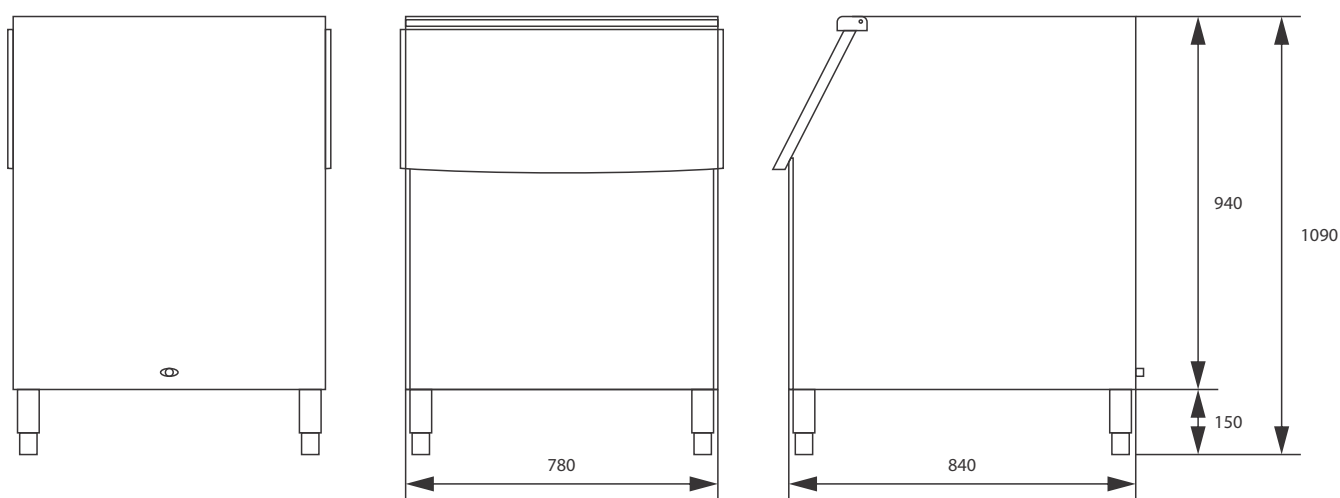

TECHNICAL DRAWINGS

HEAD OFFICE

5/175 James Ruse Drive
Rosehill NSW 2142

free call: 1800 222 460

email: info@scotsice.com.au

web: www.scotsice.com.au