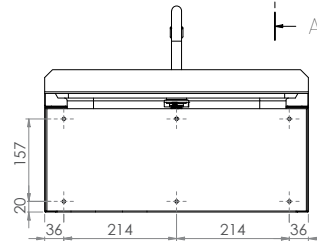

Sinks & Basins

Hands Free Knee Operated Basin

AB-KNEEHB-1 (without temperature control valve)

- 11.5L capacity
- Shroud - Constructed from 1.2mm 304 grade stainless steel
- Basin - Constructed from 1mm 304 grade stainless steel
- 50mm splashback
- 40mm outlet - Suits PW40 & SSBW-40
- 500kPa Maximum Working Pressure
- WELS 5 Star 6LPM

Top

Front

Back

Mounting Holes \varnothing 6.8 x 6

Side

Suggested mounting height from floor level for standard use - 850mm-900mm

Tapware parts have a 2 year onsite warranty