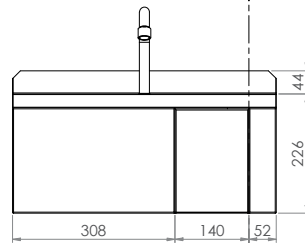

Sinks & Basins

Hands Free Knee Operated Basin

AB-KNEEHB-1 (without temperature control valve)

- 11.5L capacity
- Shroud - Constructed from 1.2mm 304 grade stainless steel
- Basin - Constructed from 1mm 304 grade stainless steel
- 50mm splashback
- 40mm outlet - Suits PW40 & SSBW-40
- 500kPa Maximum Working Pressure
- WELS 5 Star 6LPM

Top

Front

Back

Mounting Holes \varnothing 6.8 x 6

Side

Suggested mounting height from floor level for standard use - 850mm-900mm

Tapware parts have a 2 year onsite warranty