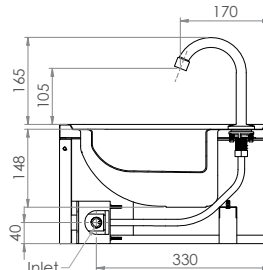

Sinks & Basins

Hands Free Knee Operated Basin

AB-KNEEHB-1 (without temperature control valve)

- 11.5L capacity
- Shroud - Constructed from 1.2mm 304 grade stainless steel
- Basin - Constructed from 1mm 304 grade stainless steel
- 50mm splashback
- 40mm outlet - Suits PW40 & SSBW-40
- 500kPa Maximum Working Pressure
- WELS 5 Star 6LPM

Top

Front

Back

Mounting Holes \varnothing 6.8 x 6

Side

Suggested mounting height from floor level for standard use - 850mm-900mm

Tapware parts have a 2 year onsite warranty