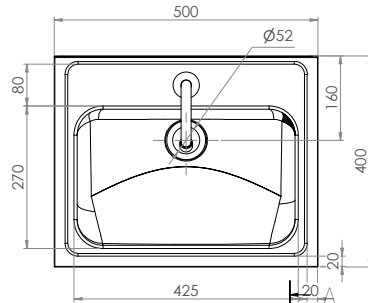

Sinks & Basins

Hands Free Knee Operated Basin

AB-KNEEHB-1 (without temperature control valve)

- 11.5L capacity
- Shroud - Constructed from 1.2mm 304 grade stainless steel
- Basin - Constructed from 1mm 304 grade stainless steel
- 50mm splashback
- 40mm outlet - Suits PW40 & SSBW-40
- 500kPa Maximum Working Pressure
- WELS 5 Star 6LPM

Top

Front

Back

Mounting Holes \varnothing 6.8 x 6

Side

Suggested mounting height from floor level for standard use - 850mm-900mm

Tapware parts have a 2 year onsite warranty