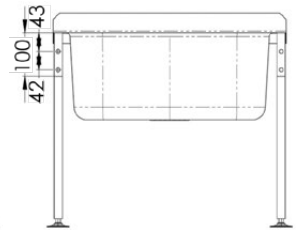

Sinks & Basins

Cleaners Sink with Legs

AB-CS-L

CS-H/CSG (cleaners sink only)

CSL (legs & adjustable feet only)

- 31.2L Capacity
- Constructed from 1mm 304 grade stainless steel
- Mirror polish finish
- 50mm splashback
- 90mm outlet - Suits basket waste or 90mm Scraptrap
- Comes complete with hinged grate
- Available with stainless steel legs with adjustable feet

Use optional SAFETEE-STRIP for no sharp edges

Optional Overflow Kit available

Top

Front

Back

Cross Section