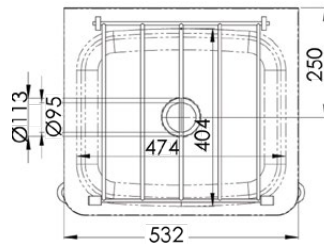

Sinks & Basins

Cleaners Sink with Legs

AB-CS-L

CS-H/CSG (cleaners sink only)

CSL (legs & adjustable feet only)

- 31.2L Capacity
- Constructed from 1mm 304 grade stainless steel
- Mirror polish finish
- 50mm splashback
- 90mm outlet - Suits basket waste or 90mm Scraptrap
- Comes complete with hinged grate
- Available with stainless steel legs with adjustable feet

Use optional SAFETEE-STRIP for no sharp edges

Optional Overflow Kit available

Top

Front

Back

Cross Section