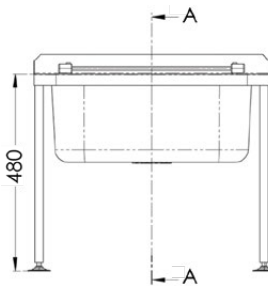

Sinks & Basins

Cleaners Sink with Legs

AB-CS-L

CS-H/CSG (cleaners sink only)

CSL (legs & adjustable feet only)

- 31.2L Capacity
- Constructed from 1mm 304 grade stainless steel
- Mirror polish finish
- 50mm splashback
- 90mm outlet - Suits basket waste or 90mm Scraptrap
- Comes complete with hinged grate
- Available with stainless steel legs with adjustable feet

Use optional SAFETEE-STRIP for no sharp edges

Optional Overflow Kit available

Top

Front

Back

Cross Section