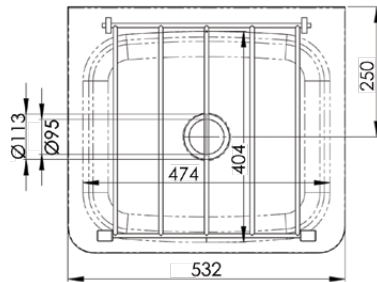

Sinks & Basins

Cleaners Sink with Brackets

AB-CS-B

CS-H/CSG (cleaners sink only)

CSB (wall brackets only)

- 31.2L Capacity
- Constructed from 1mm 304 grade stainless steel
- Mirror polish finish
- 50mm splashback
- 90mm outlet - Suits basket waste or 90mm Scraptrap
- Comes complete with hinged grate
- Available with stainless steel wall brackets

Use optional SAFETEE-STRIP for no sharp edges

Optional Overflow Kit available

Top

Front

Cross Section