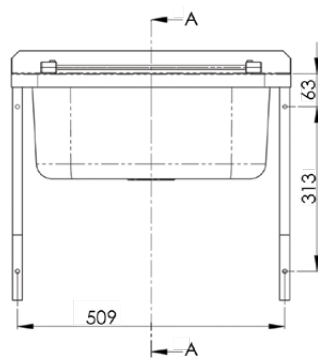

Sinks & Basins

Cleaners Sink with Brackets

AB-CS-B

CS-H/CSG (cleaners sink only)

CSB (wall brackets only)

- 31.2L Capacity
- Constructed from 1mm 304 grade stainless steel
- Mirror polish finish
- 50mm splashback
- 90mm outlet - Suits basket waste or 90mm Scraptrap
- Comes complete with hinged grate
- Available with stainless steel wall brackets

Use optional SAFETEE-STRIP for no sharp edges

Optional Overflow Kit available

Top

Front

Cross Section