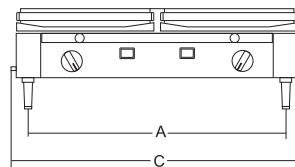

PD POWER

sandwich grills

- Self balancing upper plate.
- Shock-proof coated heating elements, adherent to the plates for a perfect thermal conductivity.
- Adjustable thermostat up to 300° C.
- Heavy-duty machine.
- Thermally protected heating elements.
- Comes with 2 timers.
- Higher legs to keep your counter under the unit clean.
- Detachable front drip tray.
- Removable hinges cover.
- Comes with side spacers.

PD POWER RR-RR TIMER

	watt	3ph	mm	mm	mm	mm	mm	mm	mm	kg	mm	kg
PD Power	4,500	3ph	500x255	475	275	545	435	300	660	33	560x540x300	35

PD POWER LR-LR TIMER

PD POWER LL-RR TIMER

Models key