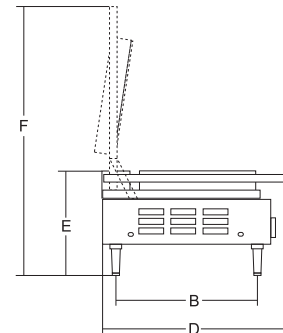

PD POWER

sandwich grills

- Self balancing upper plate.
- Shock-proof coated heating elements, adherent to the plates for a perfect thermal conductivity.
- Adjustable thermostat up to 300° C.
- Heavy-duty machine.
- Thermally protected heating elements.
- Comes with 2 timers.
- Higher legs to keep your counter under the unit clean.
- Detachable front drip tray.
- Removable hinges cover.
- Comes with side spacers.

PD POWER RR-RR TIMER

	watt	3ph	mm	mm	mm	mm	mm	mm	mm	kg	mm	kg
PD Power	4,500	3ph	500x255	475	275	545	435	300	660	33	560x540x300	35

PD POWER LR-LR TIMER

PD POWER LL-RR TIMER

Models key