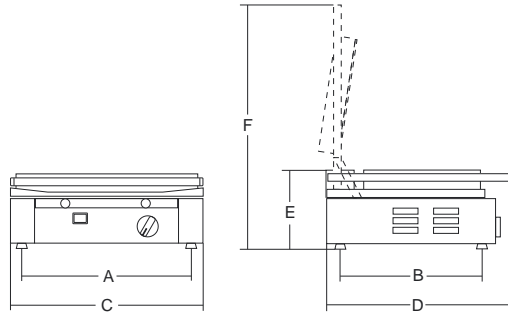

ELIO RR

	watt	1ph	mm	mm	mm	mm	mm	mm	mm	kg	mm	kg
Elio	1.550	1ph	250x255	215	275	260	435	235	500	16	490x320x330	17

ELIO LR TIMER

Models key