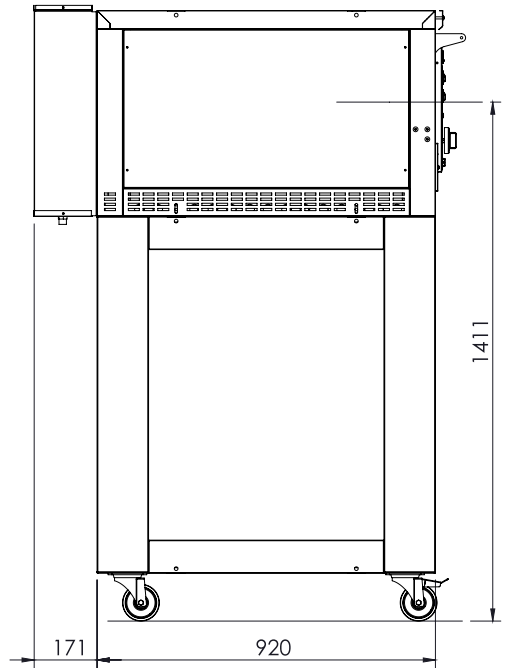

FRONT

SIDE

TOP

BACK

We reserve the right to alter specifications without notice.