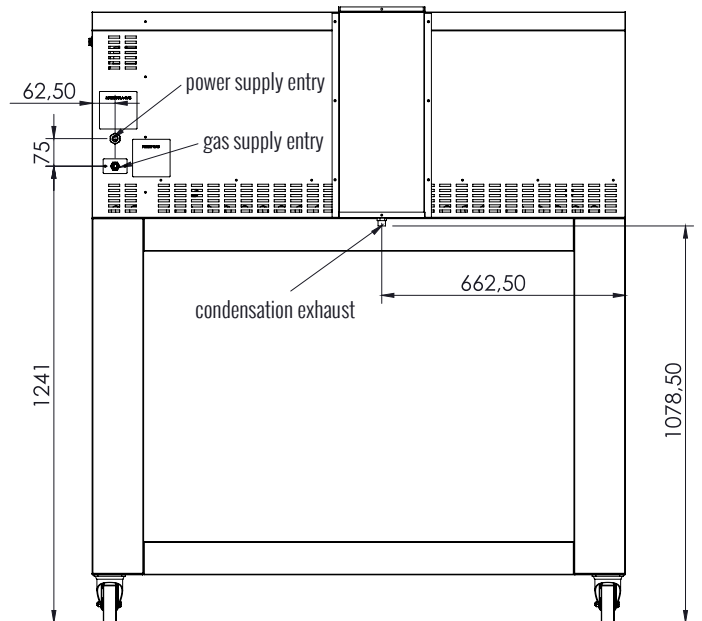

BACK

We reserve the right to alter specifications without notice.