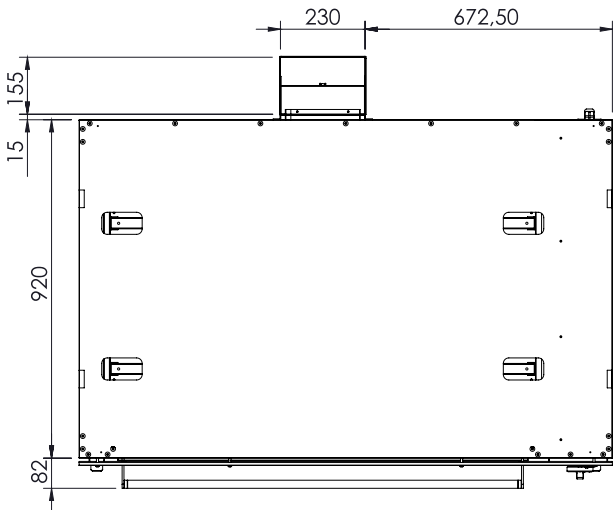

FRONT

SIDE

TOP

BACK

We reserve the right to alter specifications without notice.